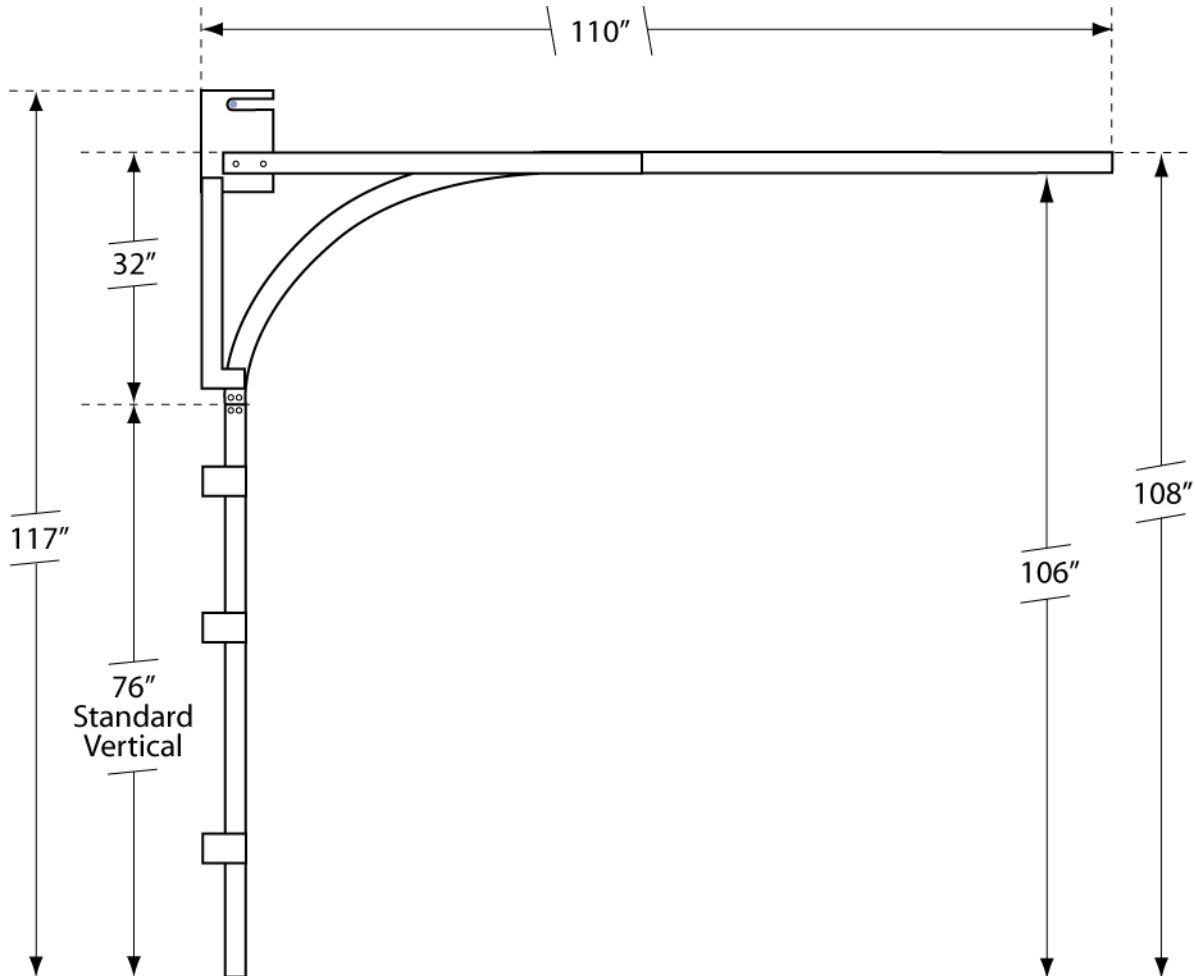

Overhead Garage Door Track Specifications

32 Inch Radius – 7 Foot Door Height

Notes:

- Vertical Track can be raised from floor a maximum of 1.5 inches at time of install.
- Vertical Track can be cut and shortened a maximum of 4 inches at time of install.
- For 8 foot door height, add 12 inches to all dimensions.

ED'S GARAGE DOORS

136 Water Street, Norwalk, CT 06854

Showroom Hours: Mon-Fri 8-5 / Sat 9-3 / Sun Closed

Evenings by appointment ~ Phone: 203-847-1284