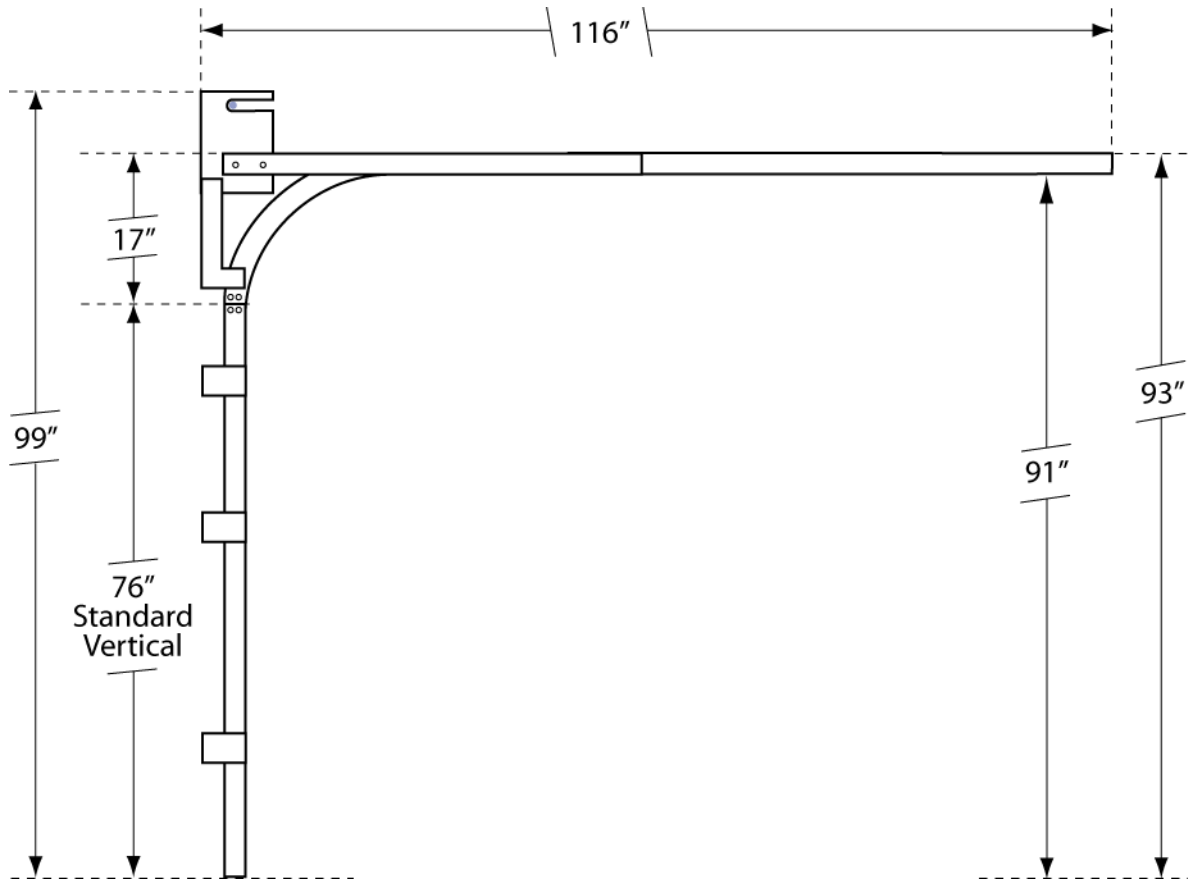

Overhead Garage Door Track Specifications

15 Inch Radius – 7 Foot Door Height

Notes:

- Vertical Track can be raised from floor a maximum of 1.5 inches at time of install.
- Vertical Track can be cut and shortened a maximum of 4 inches at time of install.
- For 8 foot door height, add 12 inches to all dimensions.

ED'S GARAGE DOORS

136 Water Street, Norwalk, CT 06854

Showroom Hours: Mon-Fri 8-5 / Sat 9-3 / Sun Closed

Evenings by appointment ~ Phone: 203-847-1284