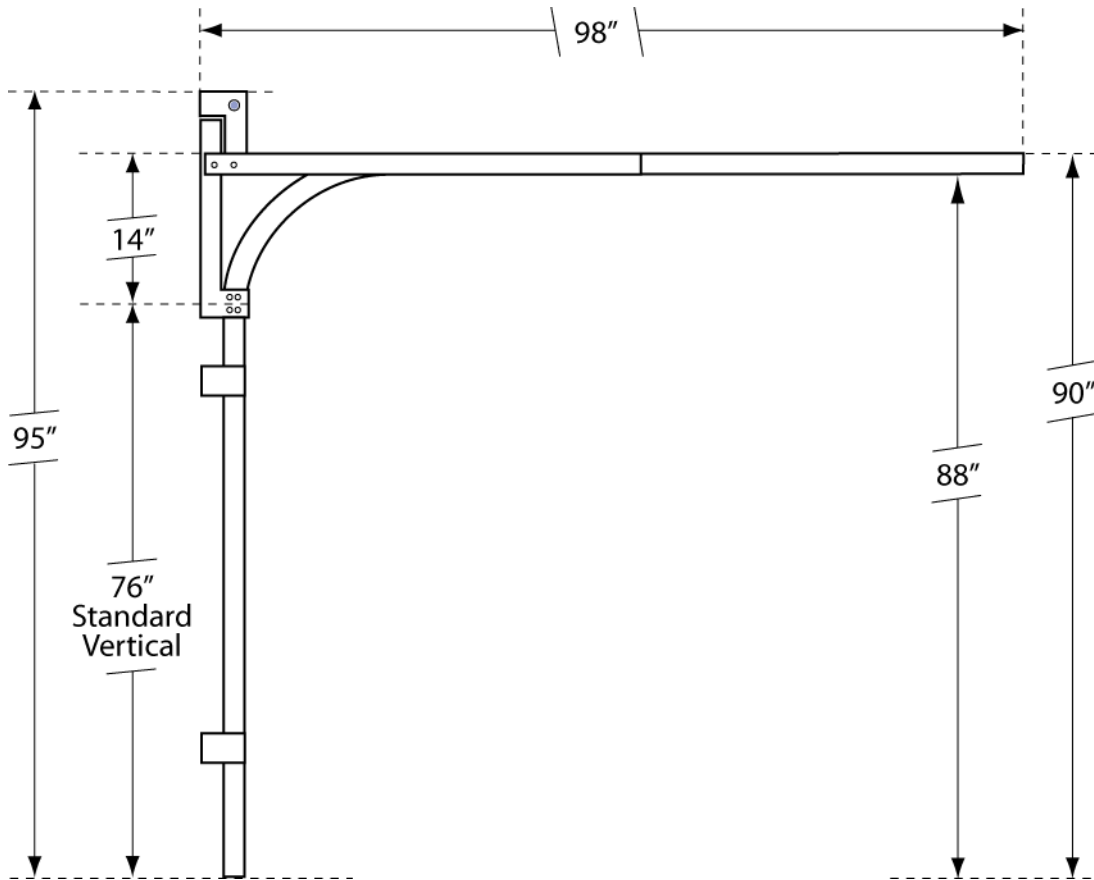

Overhead Garage Door Track Specifications

12 Inch Radius – 7 Foot Door Height

Notes:

- Vertical Track can be raised from floor a maximum of 1.5 inches at time of install.
- Vertical Track can be cut and shortened a maximum of 4 inches at time of install.
- For 8 foot door height, add 12 inches to all dimensions.

ED'S GARAGE DOORS

136 Water Street, Norwalk, CT 06854

Showroom Hours: Mon-Fri 8-5 / Sat 9-3 / Sun Closed

Evenings by appointment ~ Phone: 203-847-1284