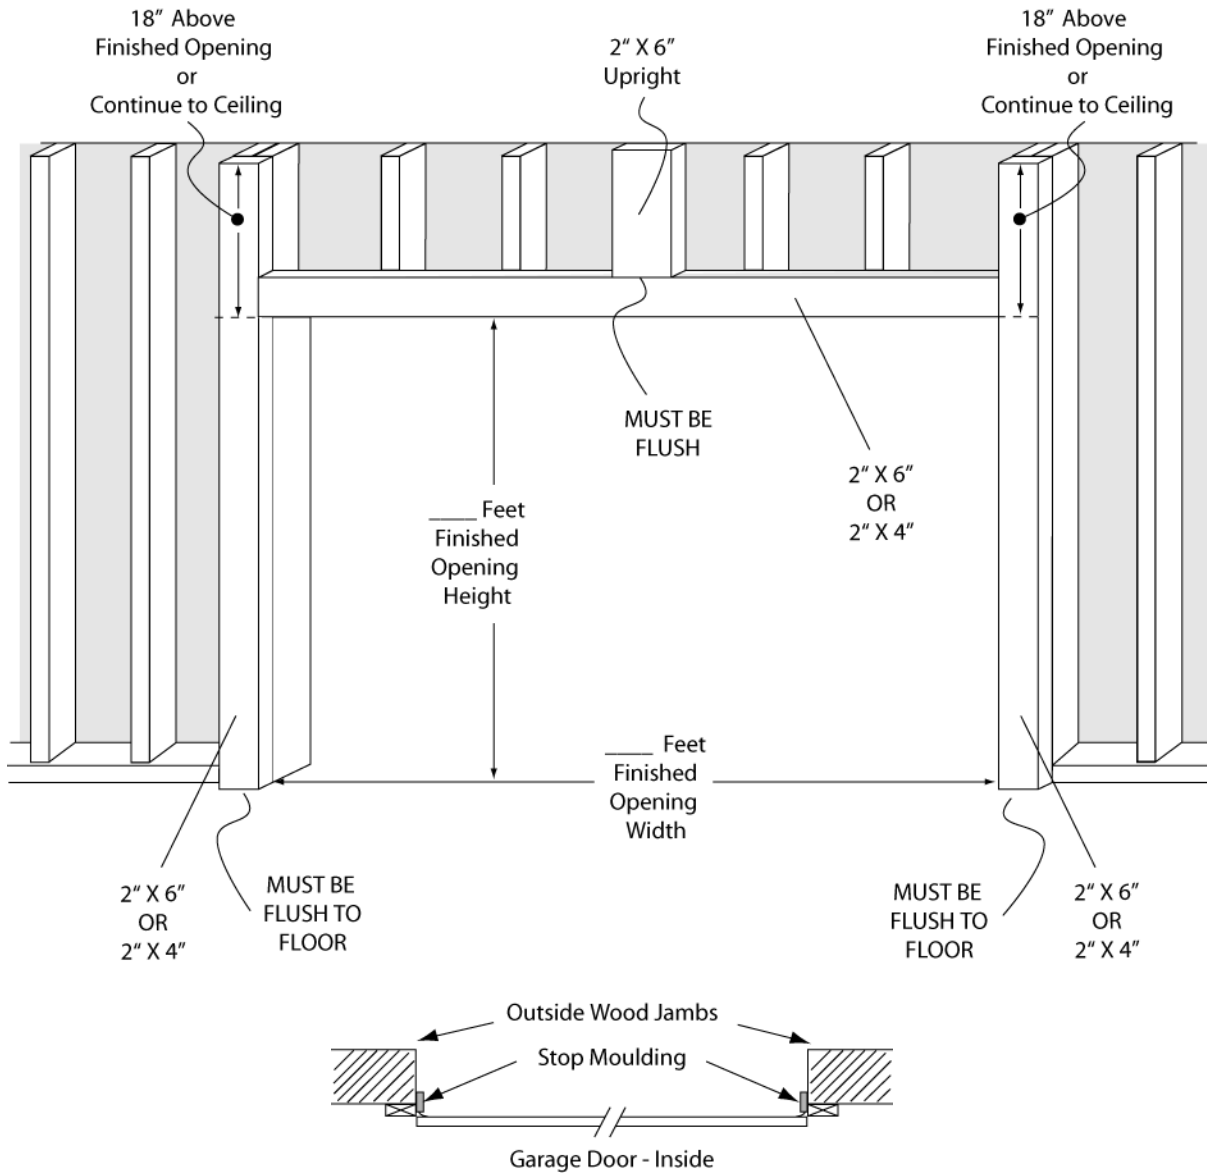

# Framing Preparations for Garage Door

- The inside of the opening must be prepared with all members presenting a flush surface.

**ED'S GARAGE DOORS**

136 Water Street, Norwalk, CT 06854

Showroom Hours: Mon-Fri 8-5 / Sat 9-3 / Sun Closed