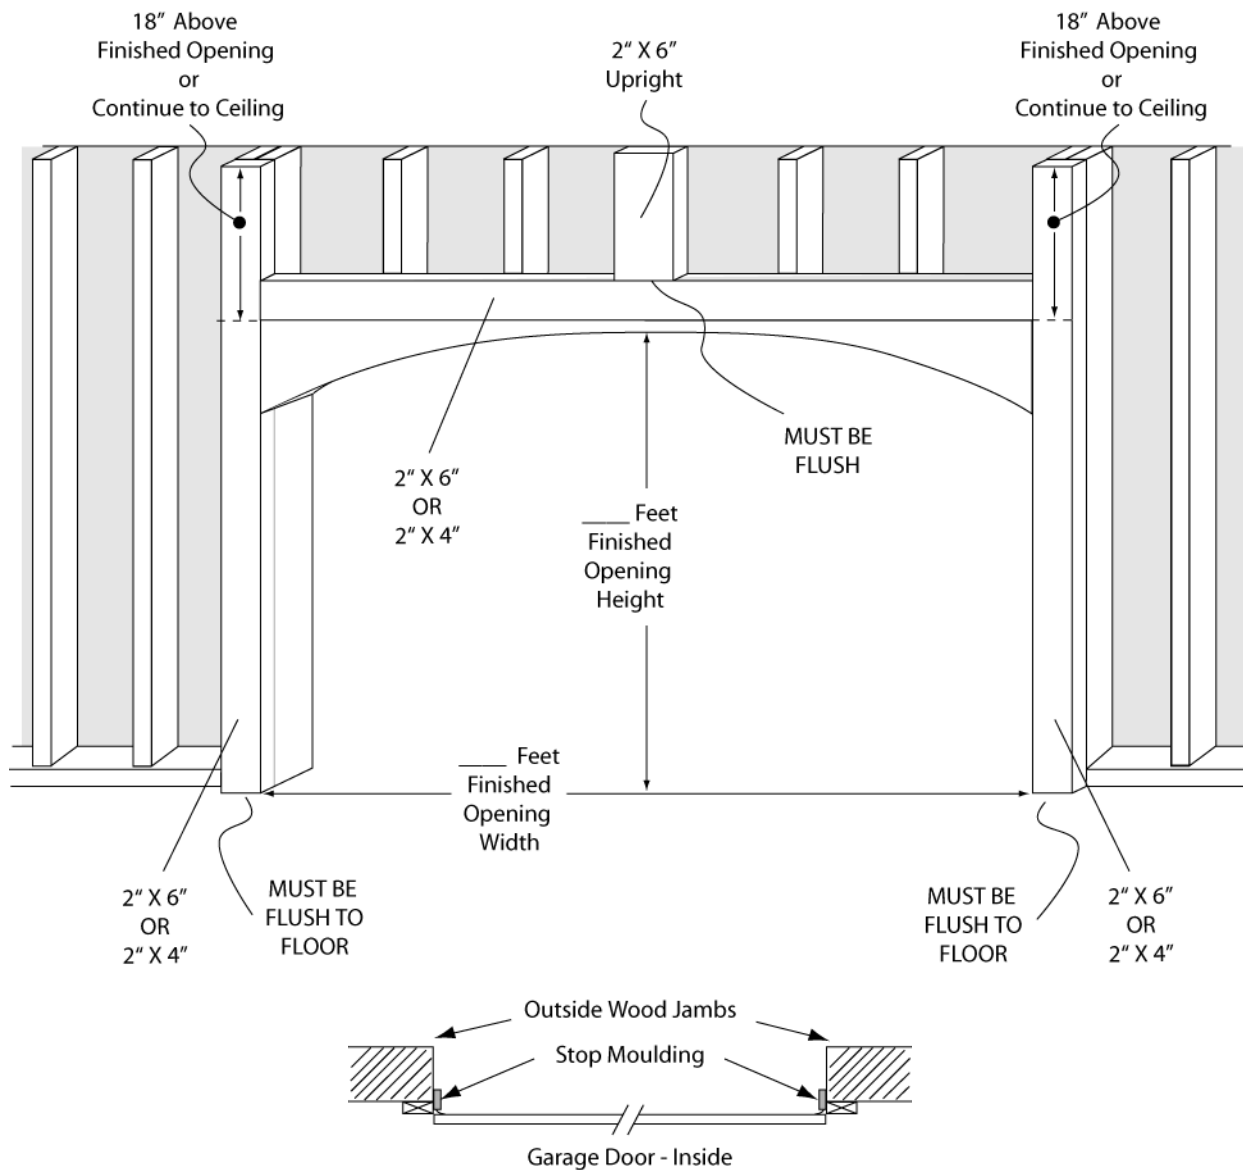

Framing Preparations for Garage Door With Arched Opening

- The inside of the opening must be prepared with all members presenting a flush surface.

ED'S GARAGE DOORS

136 Water Street, Norwalk, CT 06854

Showroom Hours: Mon-Fri 8-5 / Sat 9-3 / Sun Closed